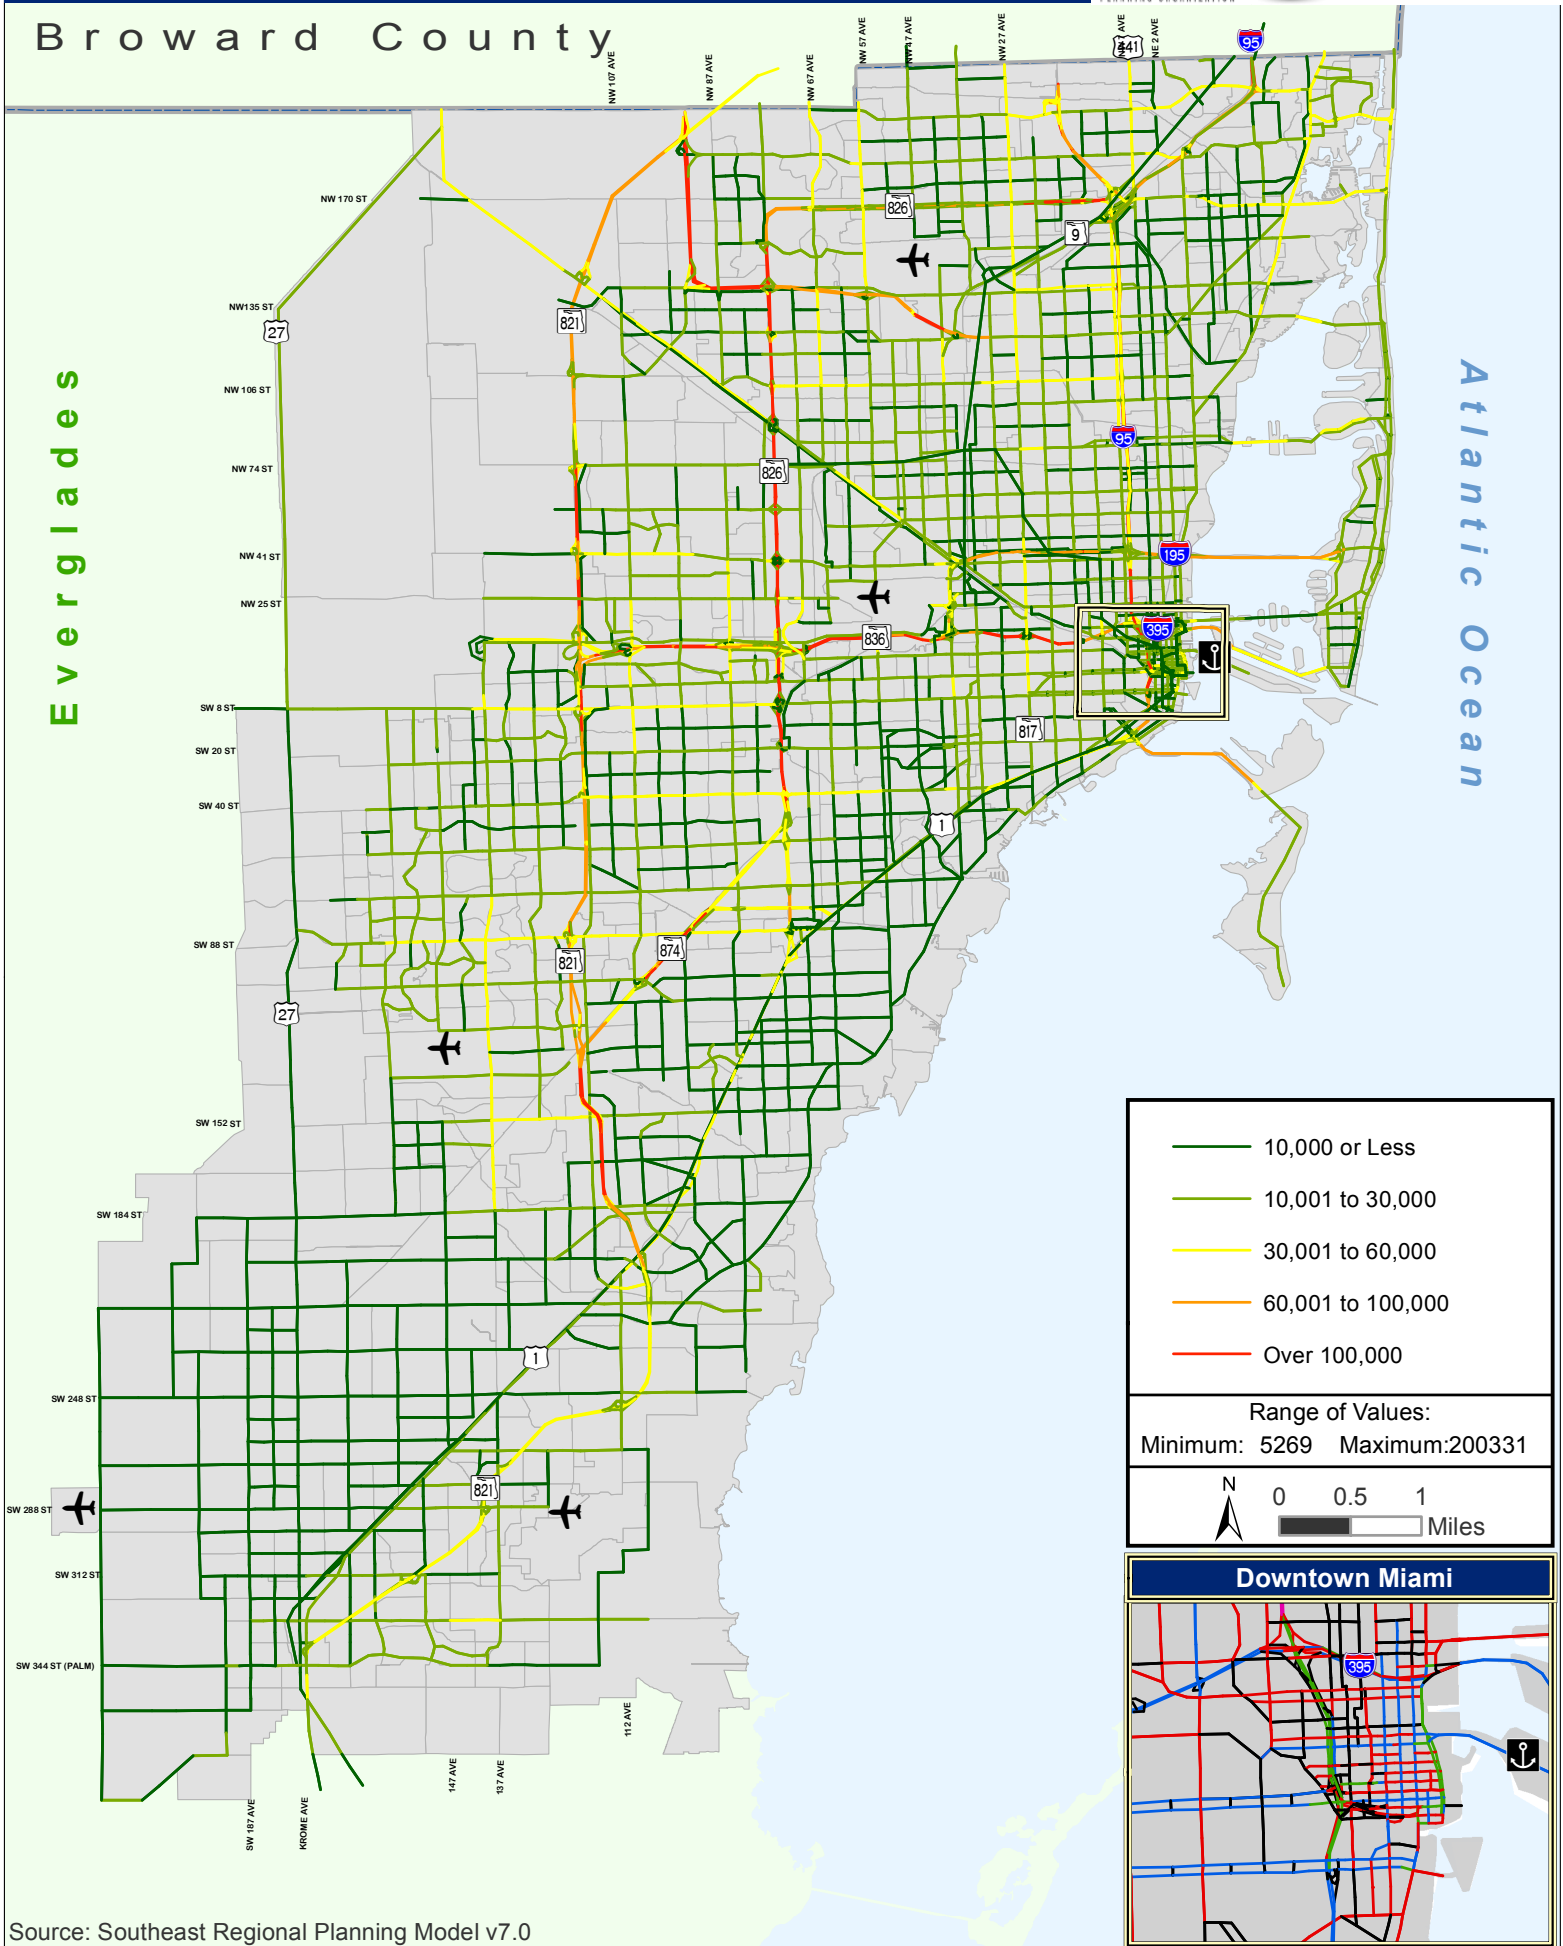

# Broward County

Range of Values:  
Minimum: 5269 Maximum: 200331

### Downtown Miami